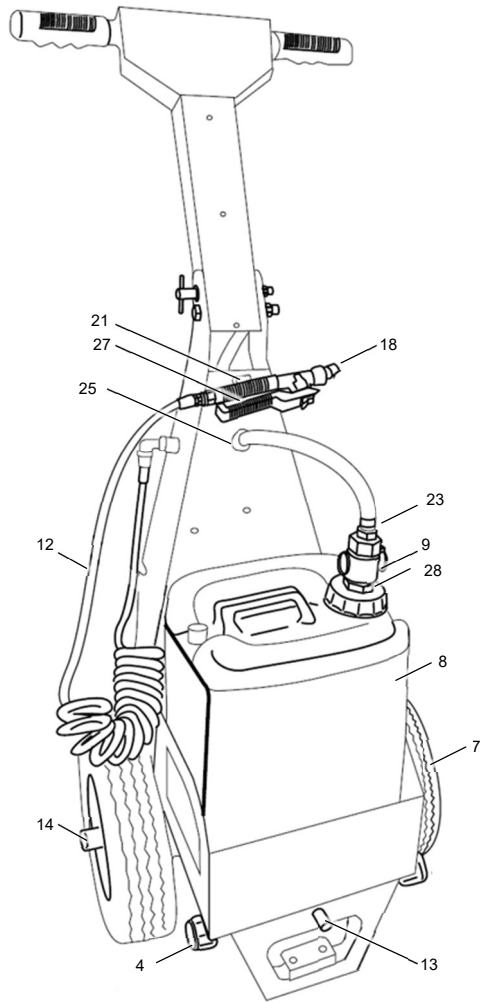

**GENESIS SERIES
PARTS POSTER
PUSH PAL
2021 - 2022**

1	CHARGER, BATTERY, 1 AMP	143-7129
2	PUMP, ELECTRIC, 1.2GPM	143-7053
3	BATTERY- 5AH, 12V	143-7078
4	CAP- PIPE [3/4 FNPT, PP]	143-7179
5	HARNSS-WIRE, PUSH PAL	143-7089
6	FITTING-ELBOW [1/4" MNPT X 1/4" FNPT]	143-7097
7	ASM- WHEEL AND TIRE	143-7095
8	JERRICAN, 5 GALLON	143-7216
9	FITTING- STRAIGHT [1/2" FNPT X 3/4" QDC]	143-7171
10	FITTING- TEE [3/8 BARB X 3/8 BARB X 3/8 BARB]	143-7107
11	GRIP- HANDLE, 1" TUBE	143-7119
12	HOSE- COIL, 8 FT [1/4 MNPT, 1/4 MNPT]	143-7106
13	NOZZLE- 1/4K-SS3	143-7165
14	PIN- LYNCH [1/4" X 1 3/8", SS]	143-7117
15	PIN- QUICK [1/2 X 3-1/2, BALL DETENT, CZ]	143-7120
16	SWITCH- ROCKER, ON-NONE-OFF, LED, BLUE	143-7001
17	SWITCH- ROCKER, ON-OFF-ON	143-7002
18	TIP- SPRAY, X8	143-7167
19	VALVE- SOLENOID, 1/4" NPT	143-7217
20	CLIP, FIR TREE W/TIE, 1/4 INCH HOLE	32180-030
21	HOLDER-TOOL, CLIP [BLACK VINYL COATED]	135-5661
22	FITTING- HYD, TEE	354-107
23	FITTING- HOSEBARB	120-8672
24	FITTING- STR [BARB-6 X MPT-4]	135-8345
25	GROMMET [5/8 X 3/16]	112-7069
26	FITTING- ELBOW, 90 [1/4" NPT - 3/8" HB]	135-5745
27	FUN- SPRAY, SPOT	135-5773
28	FITTING- STRAIGHT [3/4" MNPT X 3/4" MQDC]	143-7629
29	HOSE [3/8 EPDM MULTI-USE 200 PSI BLACK]	7410040