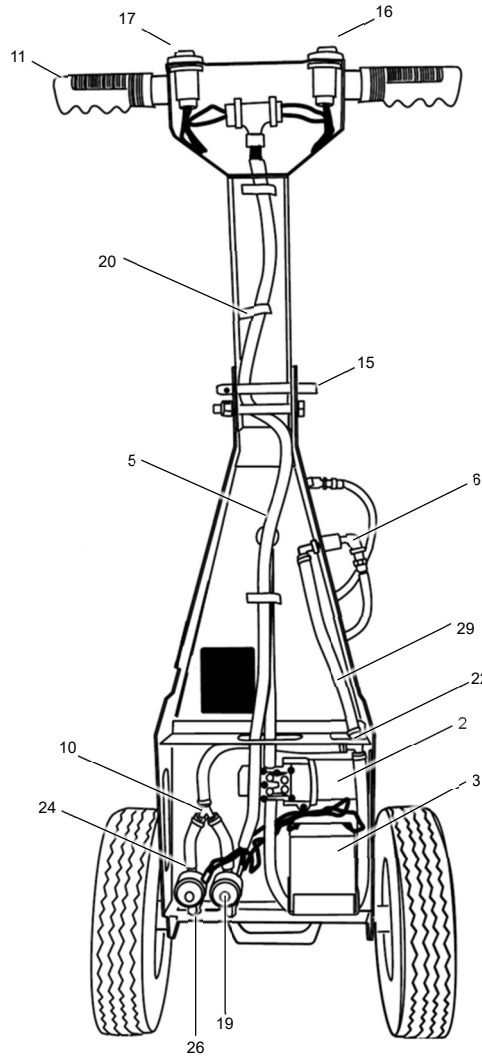

**GENESIS SERIES
PARTS POSTER
PUSH PAL
2021 - 2022**

1	CHARGER, BATTERY, 1 AMP	143-7129
2	PUMP, ELECTRIC, 1.2GPM	143-7053
3	BATTERY- 5AH, 12V	143-7078
4	CAP- PIPE [3/4 FNPT, PP]	143-7179
5	HARNSS-WIRE, PUSH PAL	143-7089
6	FITTING-ELBOW [1/4" MNPT X 1/4" FNPT]	143-7097
7	ASM- WHEEL AND TIRE	143-7095
8	JERRICAN, 5 GALLON	143-7216
9	FITTING- STRAIGHT [1/2" FNPT X 3/4" QDC]	143-7171
10	FITTING- TEE [3/8 BARB X 3/8 BARB X 3/8 BARB]	143-7107
11	GRIP- HANDLE, 1" TUBE	143-7119
12	HOSE- COIL, 8 FT [1/4 MNPT, 1/4 MNPT]	143-7106
13	NOZZLE- 1/4K-SS3	143-7165
14	PIN- LYNCH [1/4" X 1 3/8", SS]	143-7117
15	PIN- QUICK [1/2 X 3-1/2, BALL DETENT, CZ]	143-7120
16	SWITCH- ROCKER, ON-NONE-OFF, LED, BLUE	143-7001
17	SWITCH- ROCKER, ON-OFF-ON	143-7002
18	TIP- SPRAY, X8	143-7167
19	VALVE- SOLENOID, 1/4" NPT	143-7217
20	CLIP, FIR TREE W/TIE, 1/4 INCH HOLE	32180-030
21	HOLDER-TOOL, CLIP [BLACK VINYL COATED]	135-5661
22	FITTING- HYD, TEE	354-107
23	FITTING- HOSEBARB	120-8672
24	FITTING- STR [BARB-6 X MPT-4]	135-8345
25	GROMMET [5/8 X 3/16]	112-7069
26	FITTING- ELBOW, 90 [1/4" NPT - 3/8" HB]	135-5745
27	FUN- SPRAY, SPOT	135-5773
28	FITTING- STRAIGHT [3/4" MNPT X 3/4" MQDC]	143-7629
29	HOSE [3/8 EPDM MULTI-USE 200 PSI BLACK]	7410040